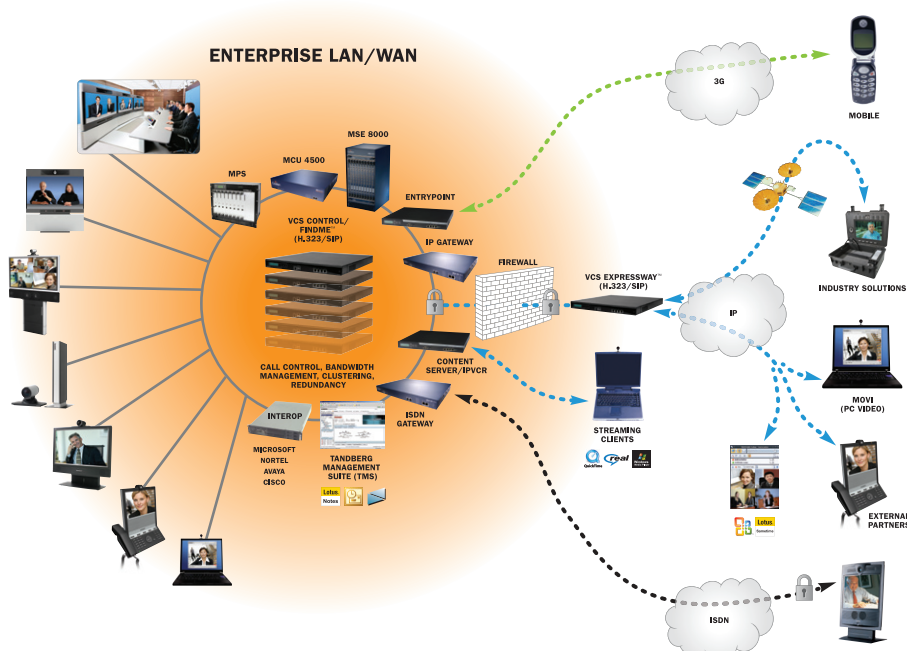

POWER CONSUMPTION (NORMAL OPERATION)

3.8 kW incl lighting
2.5 kW system
1.3 kW lighting

OPERATING TEMPERATURE AND HUMIDITY

0° C to 35° C (32° F to 95° F) ambient temperature, 10% to 90% relative Humidity (RH)

STORAGE AND TRANSPORTATION TEMPERATURE

-20° C to 60° C (-4° F to 140° F) at 10-90% RH (non-condensing)

POWER REQUIREMENT

4x 30/16A 100-120/200-240V 60/50Hz

APPROVALS

Directive 73/23/EEC (Low-Voltage Directive)
— Standard EN 60950
Directive 89/336/EEC (EMC Directive)
— Standard EN 55022, Class A
— Standard EN 55024
— Standard EN 61000-3-2/-3-3
Approved according to UL 60950 and CAN/CSA C22.2 No.60950
Complies with FCC15B Class B

* SXGA first release; UXGA through a future software upgrade
** only one LAN/Ethernet interface supported in version 1

All specifications subject to change without notice, system specifics may vary.

All images in these materials are for representational purposes only, actual products may differ.

TANDBERG and Expressway are registered trademarks or trademarks of TANDBERG in the U.S. and other countries.

All other trademarks are property of their respective owners.

MTBF PRODUCT RELIABILITY/MTBF

The predicted reliability is expressed in the expected random Mean Time Between Failures (MTBF) for the electronic components based on the Power On Hours:
Power On Hours (POH) > 69 000 hours
Useful Life Cycle > 6 years
ISO 9001 certificate is available upon request

TANDBERG Telepresence T3

TANDBERG WORLD HEADQUARTERS
Philip Pedersen's vei 20
1306 Lysaker, Norway
Tel: +47 67 125 125
Fax: +47 67 125 234
Video: +47 67 126 126
tandberg@tandberg.com

1212 Avenue of the Americas,
24th Floor
New York, NY USA 10036
Tel: +1 212 692 6500
Fax: +1 212 692 6501
Video: +1 212 692 6535
tandberg@tandberg.com

September 2008